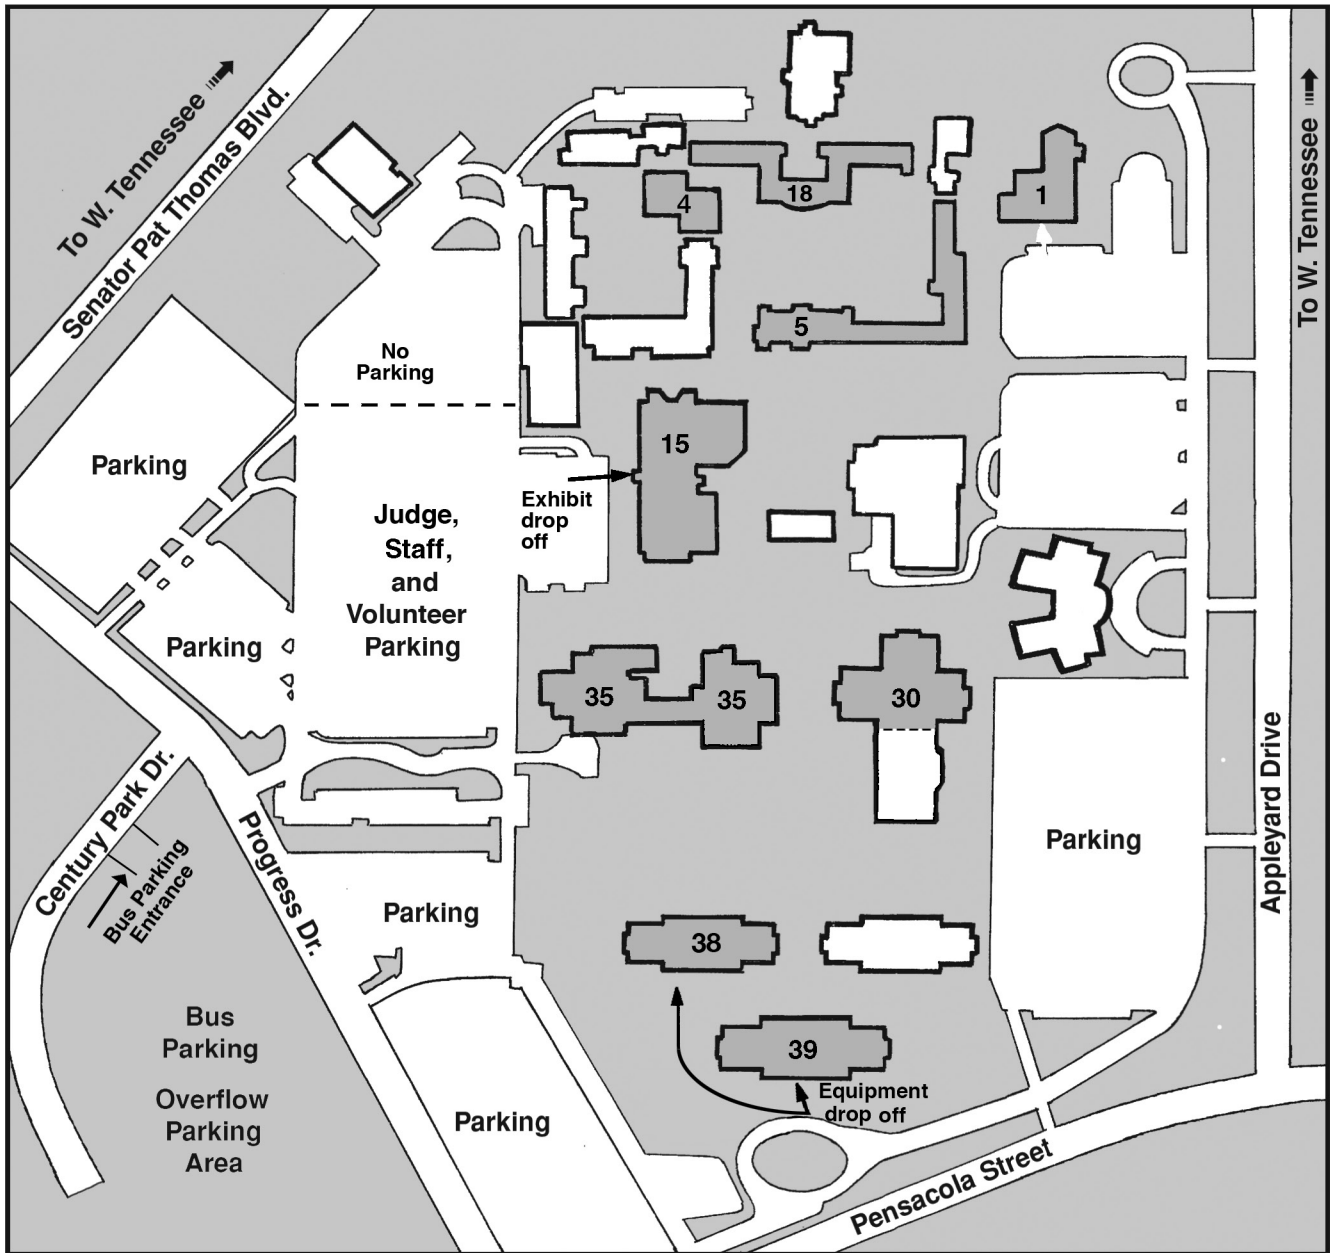

# 2018 Florida History Day Competition Sites at Tallahassee Community College

Numbers indicate TCC building numbers.

**Judges' headquarters:**

**35** SU Student Union Ballroom

**Student registration/lounge, food and t-shirt sales:**

**35** SU Student Union

**Exhibit judging:**

**15** LSC Lifetime Sports Complex

**Paper judging:**

**30** LB Library

**Documentary judging:**

**1** EN English  
**18** SM Science and Math

**Website judging:**

**4** MLH Moore Lecture Hall and Humanities  
**5** CH Communications  
**18** SM Science and Math (west wing)

**Performance judging:**

**38** WD Workforce Development  
**39** HSS Humanities and Social Sciences

**Performance prop storage:**

**38** WD Room 112  
**39** HSS Room 107

Equipment drop off and pick up: Monday, 8:00 a.m.-5:00 p.m.