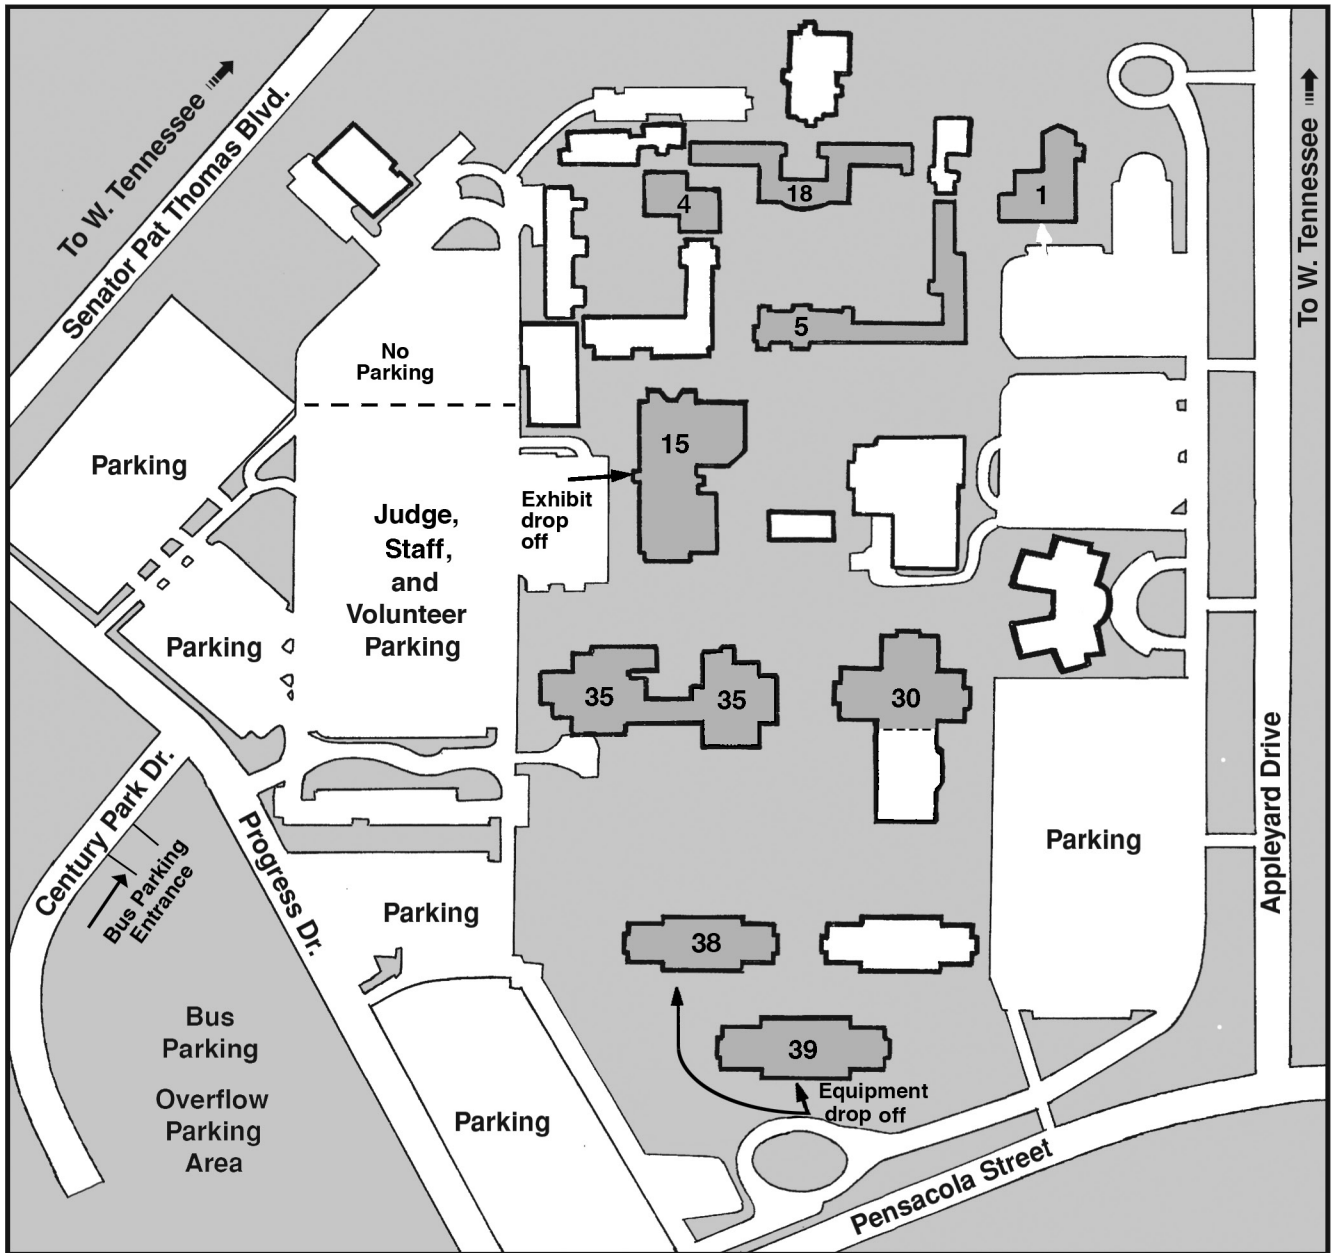

2019 Florida History Day Competition Sites at Tallahassee Community College

Numbers indicate TCC building numbers.

Judges' headquarters:

35 SU Student Union Ballroom

Student registration/lounge, food and t-shirt sales:

35 SU Student Union

Exhibit judging:

15 LSC Lifetime Sports Complex

Paper judging:

30 LB Library

Documentary judging:

1 EN English
18 SM Science and Math

Website judging:

4 MLH Moore Lecture Hall
5 CH Communications and Humanities

Performance judging:

38 WD Workforce Development
39 HSS History and Social Sciences

Performance prop storage:

38 WD Room 112
39 HSS Room 120

Equipment drop off and pick up: Monday, 8:00 a.m.-5:00 p.m.